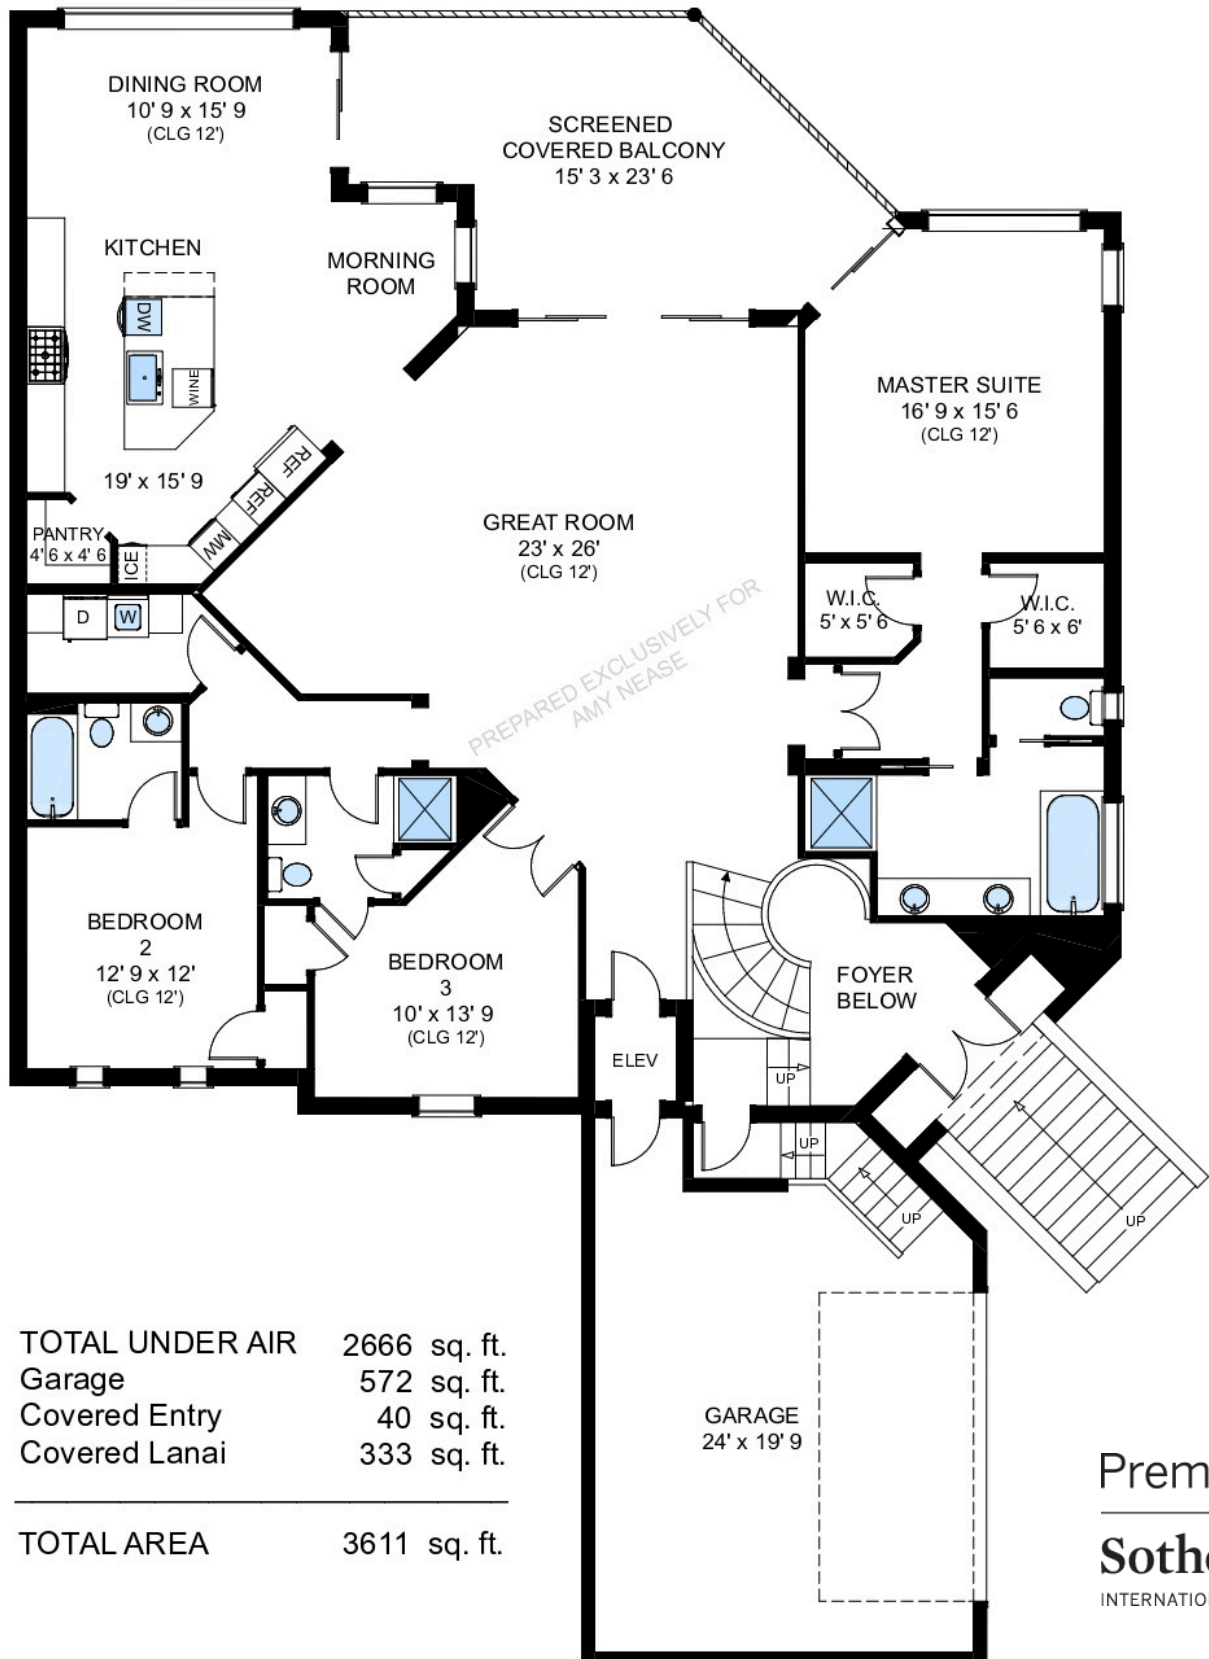

15505 Monterosso Ln. #202

TOTAL UNDER AIR	2666 sq. ft.
Garage	572 sq. ft.
Covered Entry	40 sq. ft.
Covered Lanai	333 sq. ft.
<hr/>	
TOTAL AREA	3611 sq. ft.

GARAGE
24' x 19' 9"

Premier
Sotheby's
INTERNATIONAL REALTY